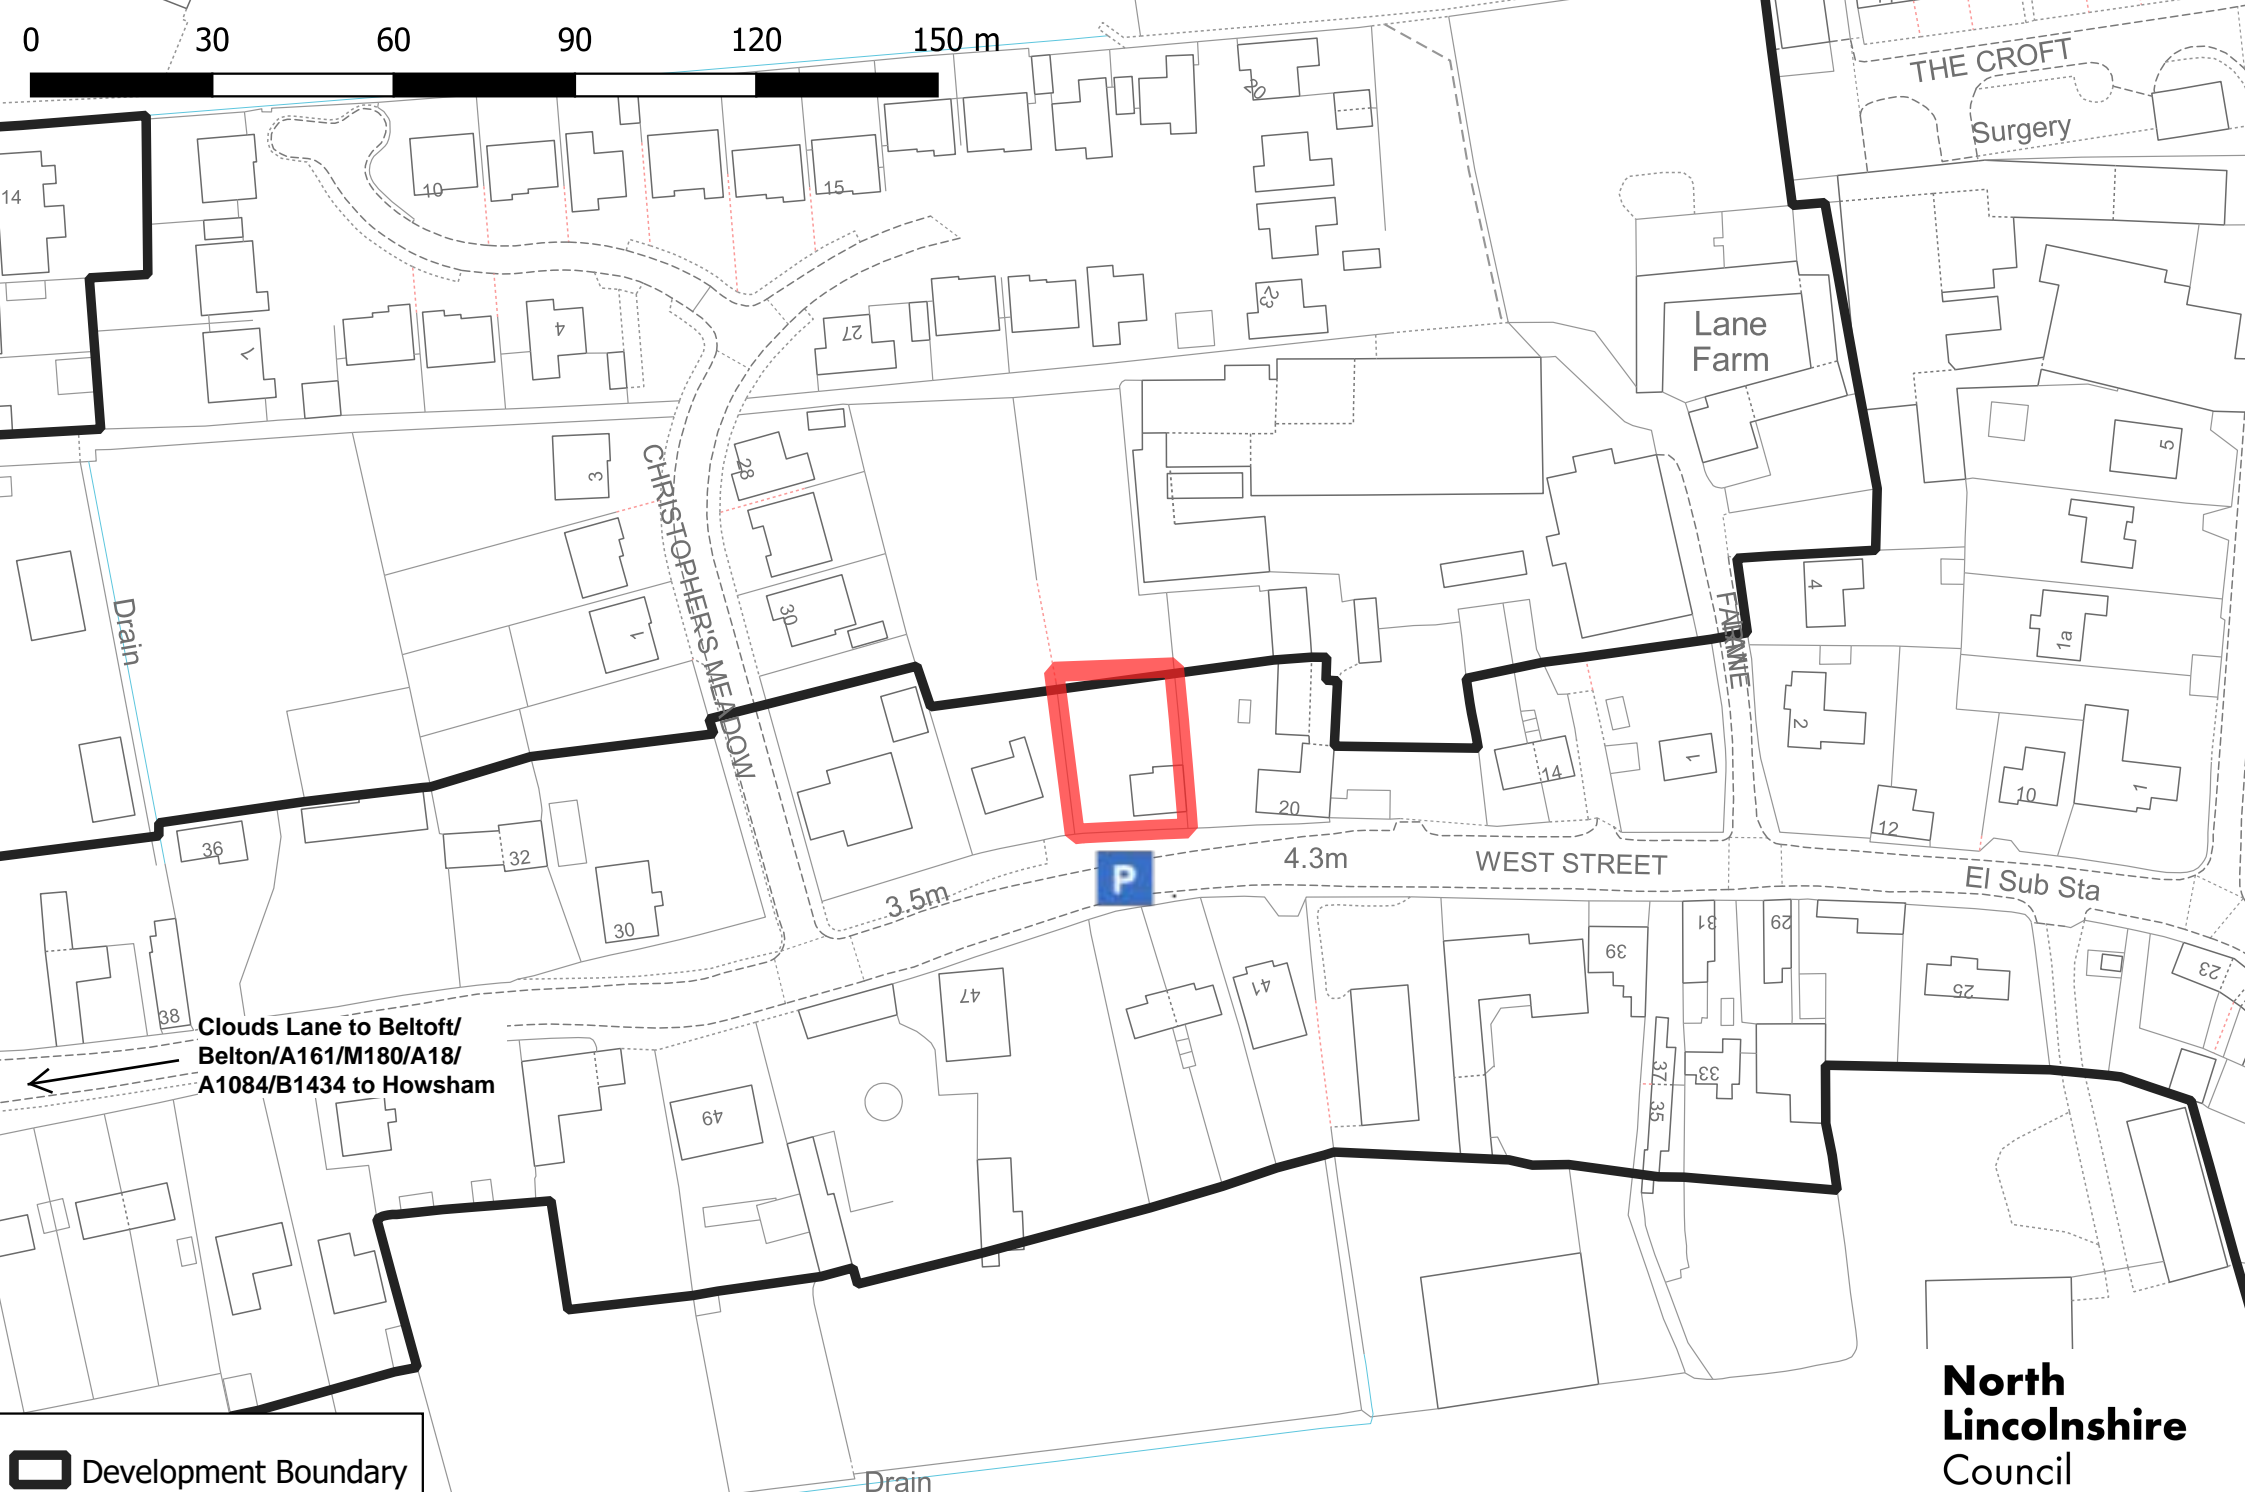

0 30 60 90 120 150 m

 Development Boundary

**North
Lincolnshire
Council**

PA/2021/2240 Sat nav: 22 West Street, West Butterwick, DN17 3LA

© Crown copyright and database rights 2021. Ordnance Survey 0100023560